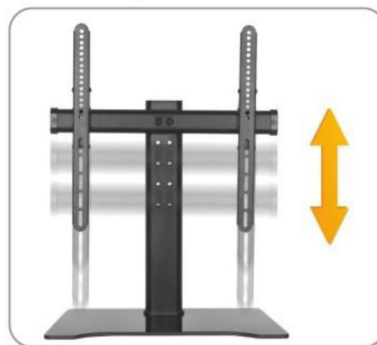

Universal Steel and Glass Tabletop TV Stand

Support most 32"-55" LED, LCD flat panel TVs

**Raise your TV to
a proper height conveniently**

Features:

1. Height of TV is adjustable with 5 positions

2. Simple assembly and installation

3. 8mm thick tempered-glass base allows secure application

Universal Steel and Glass Tabletop TV Stand

Support most 32"-55" LED, LCD flat panel TVs

AVC-IM05S

480x280x630mm

TV Size
23"-47"
MAX.VESA 400x400

RATED
40kg/88lbs

AVC-IM05L

600x280x715mm

TV Size
32"-55"
MAX.VESA 400x600

RATED
40kg/88lbs