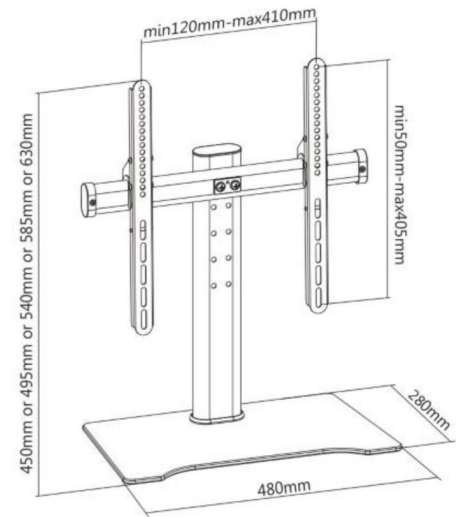

Universal Steel and Glass Tabletop TV Stand

Support most 32"-55" LED, LCD flat panel TVs

**Raise your TV to
a proper height conveniently**

Features:

1. Height of TV is adjustable with 5 positions

2. Simple assembly and installation

3. 8mm thick tempered-glass base allows secure application

Universal Steel and Glass Tabletop TV Stand

Support most 32"-55" LED, LCD flat panel TVs

AVC-IM05S

480x280x630mm

TV Size
23"-47"
MAX.VESA 400x400

RATED
40kg/88lbs

AVC-IM05L

600x280x715mm

TV Size
32"-55"
MAX.VESA 400x600

RATED
40kg/88lbs