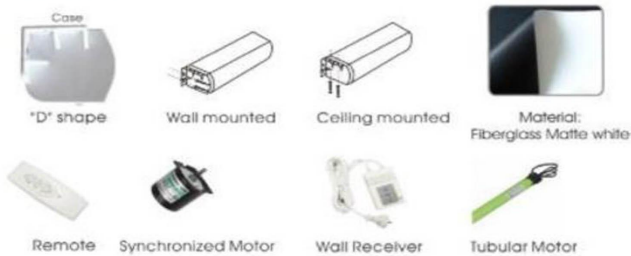

ELECTRIC PROJECTION SCREEN

Benefits

- Ideal for educational application, commercial presentations, residential entertainment, etc.
- Silent operation with extended operational longevity and low power consumption
- Standard Radio Frequency(RF) remote control to operate the screen freely in the room
- 3-way wall switch provides additional control options
- Dual wall and ceiling installation design
- Standard 4-side black masking borders
- Black backed screen material eliminates light penetration for superior color reproduction

Material

- Matte white screen material is durable and easy to clean
- Create 1.0 gain presentation
- 160° wide viewing angle available

Budget

Standard

Deluxe

16:10 Ratio

- * AVC-MS-PS-1610-85
- * AVC-MS-PS-1610-94
- * AVC-MS-PS-1610-109
- * AVC-MS-PS-1610-123
- * AVC-MS-PS-1610-137
- * AVC-MS-PS-1610-165
- * AVC-MS-PS-1610-222