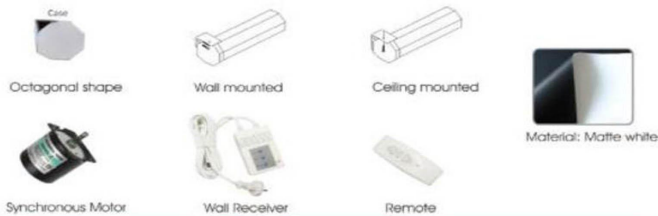

ELECTRIC PROJECTION SCREEN

Benefits

- Ideal for educational application, commercial presentations, residential entertainment, etc.
- Silent operation with extended operational longevity and low power consumption
- Standard Radio Frequency(RF) remote control to operate the screen freely in the room
- 3-way wall switch provides additional control options
- Dual wall and ceiling installation design
- Standard 4-side black masking borders
- Black backed screen material eliminates light penetration for superior color reproduction

Material

- Matte white screen material is durable and easy to clean
- Create 1.0 gain presentation
- 160° wide viewing angle available

Budget

Standard

Deluxe

16:10 Ratio

- * AVC-MS-PS-1610-85
- * AVC-MS-PS-1610-94
- * AVC-MS-PS-1610-109
- * AVC-MS-PS-1610-123
- * AVC-MS-PS-1610-137
- * AVC-MS-PS-1610-165
- * AVC-MS-PS-1610-222