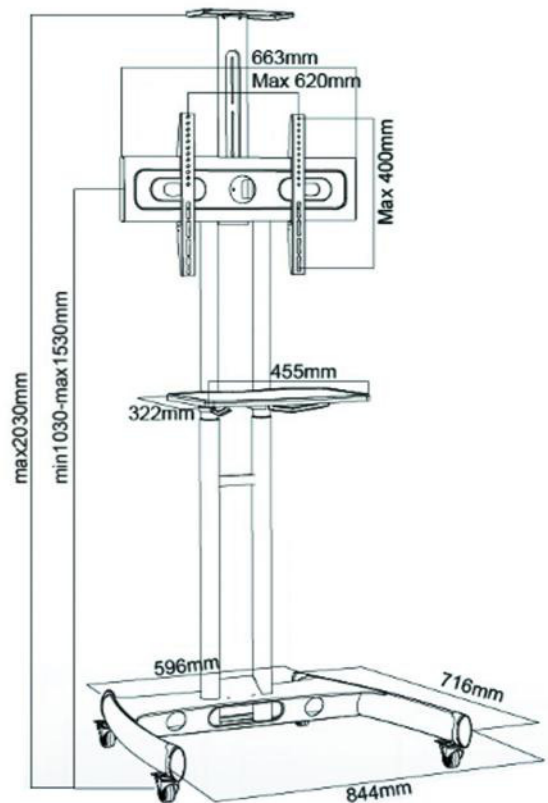

Display Floor Stand Trolley

AVC-FST-002

Video Conferencing TV stand includes caster wheels and is highly mobile when manoeuvrability is of high importance. It has a top shelf for mounting your video conferencing camera and a shelf to keep the conferencing unit.

This TV Stand accommodates 32"-65" screens are great for presentations to large groups. This Flat TV mount cart is made of sturdy steel for a lasting fixture.

Features

- Adjustable height from 1030mm to 1530mm
- With Video Conferencing Camera Shelf
- Smooth Black PU finish
- Support flat panel TVs up to 45kgs
- Compatible with TV's from 32" to 65"
- * Max. VESA : 600 x 400mm
- Caster wheels for easy movement of the TV

Display Floor Stand Trolley

Product Specifications

- Width: 844mm
- Height: 1030mm-1530mm
- Depth: 716mm
- Maximum TV Weight: 45kgs

Package Specifications

- Width: 900 mm
- Height: 1200mm
- Depth: 300mm
- Weight: 35kgs

More Pictures