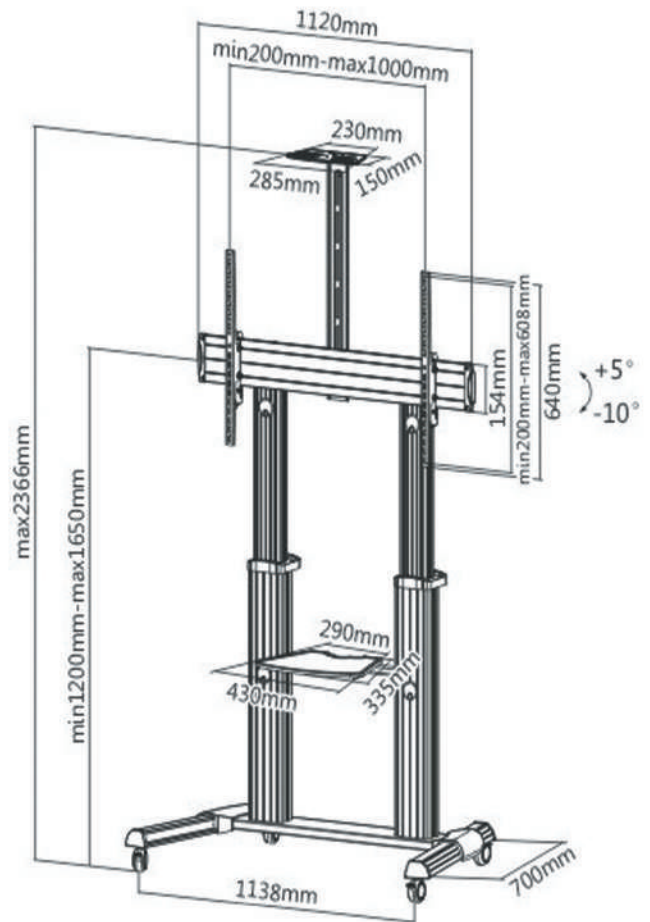

Large Display Floor Stand Trolley

AVC-FST-AL96

Specifications:

- * Freely Tilting Mechanism
- * Portrait or Landscape Viewing
- * Quick Assembly Shelf
- * Internal Cable Management
- * Single Large Display Cart
- * Size : Suitable for 60" to 100" Display
- * High-end braked wheels offer maximum stability
- * Product processing : Oxidized Aluminium
- * Total height: 1650mm
- * Max Load Capacity: 100kgs/220lbs
- * Integrated Cable Management
- * Material: Aluminium, Steel, Plastic
- * Max. VESA Compatible: 1000x600mm
- * Strength Tested: 4 Times
- * DVD Shelf Available Weight Capacity: 5kgs/11lbs
- * Height Adjustment: 1200-1650mm
- * Tilt Range: +5° ~ -10°
- * Cable Management: Yes