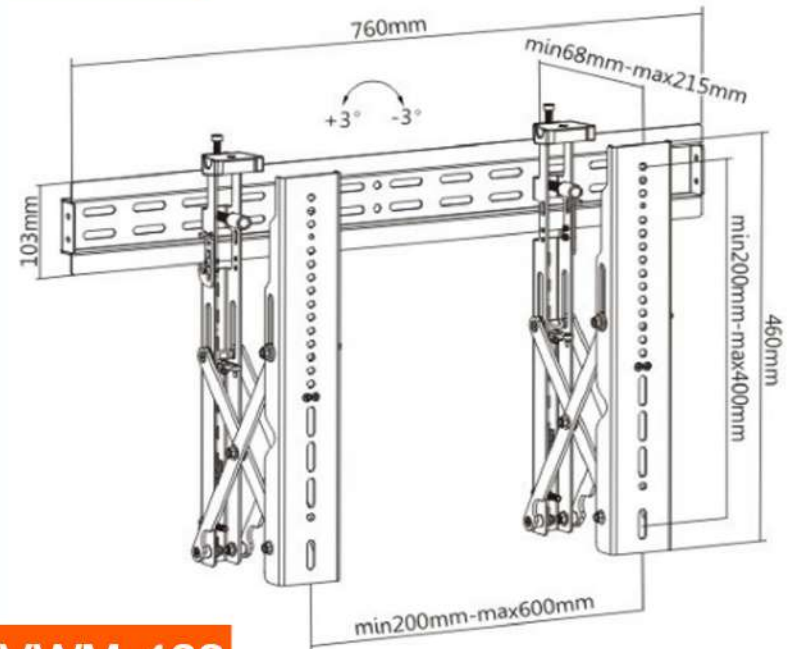

POP OUT Video Wall Mount

Model:AVC-VWM-462

Features/Specifications:-

- * Fit Screen Size:37"-70"
- * Easily pulled out for quick maintenance
- * Lateral shift brackets enable easy alignment
- * Simple connector allows easy assembly of multi-wall mounts
- * Quick-lock by a press allows easy installation
- * Built-in screen level adjustment for seamless display alignment and level
- * Dimensions:760x465x215mm (29.9"x18.3"x8.5")
- * VESA Compatible:200x200,300x300,400x200,400x400,600x400mm
- * Max. VESA:600*400(696x415mm)
- * Weight Capacity(Per Screen): 45kgs (99lbs)