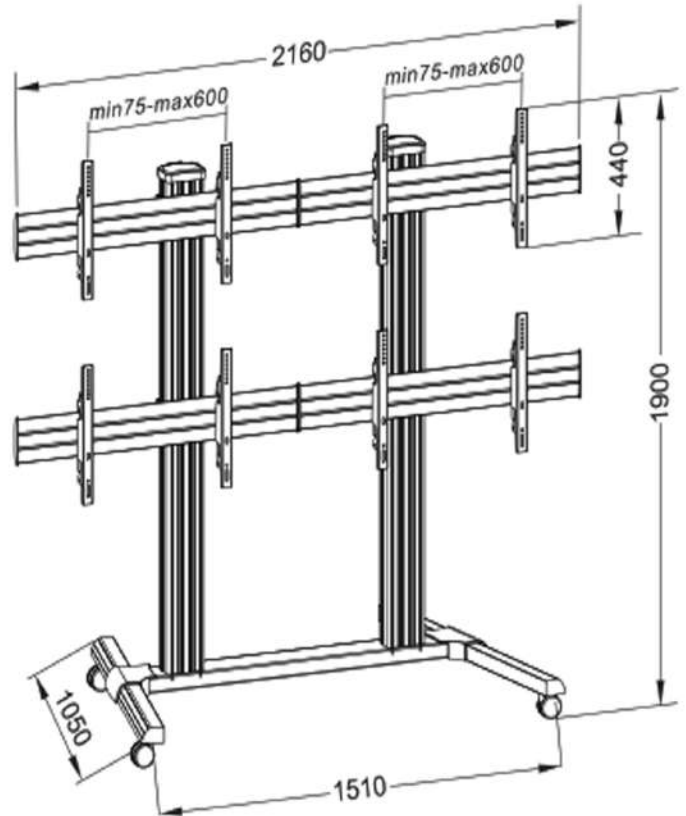

Video Wall Floor Standing Cart

Model: AVC-VWC-WT22

Product Details:-

- * High Grade Aluminium 2x2 VideoWall Cart
- * Suitable TV Size: 42-55"
- * Tilt Angle: +5°/-10°
- * Maximum VESA: 600*400mm
- * Adjustable Height Range: 0~300mm
- * Product Size: 2160*1050*1730mm
- * Loading Capacity: 160KGS (40 Kgs per Screen)
- * Aluminium Construction for Elegant and Sleek Look
- * Seamless Micro Adjustable Mounting and Alignment
- * 4 Shock Absorbing Wheels for smooth movement
- * Cable Management System to help concealed cabling
- * Lateral shift to slide displays left and right smoothly for easy and quick installation