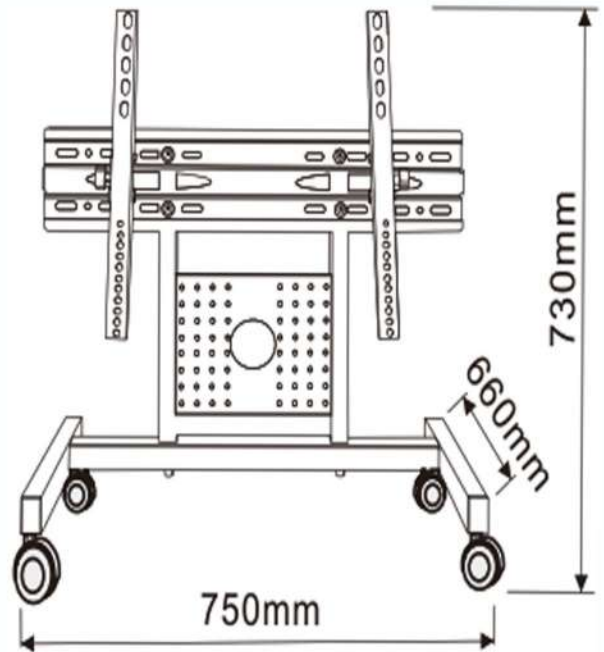

Confidence Monitor/Director/Stage Trolley

Model: AVC-CMDT-WS730

Product Details:-

- * Material: High grade cold rolled steel
- * Suitable Display Size: 32"-65"
- * Max VESA: 600*400mm
- * Tilt Angle: -15--+15 degree
- * Loading Capacity: 40Kgs
- * Product Size: 750*660*730mm

Confidence Monitor/Director/Stage Trolley