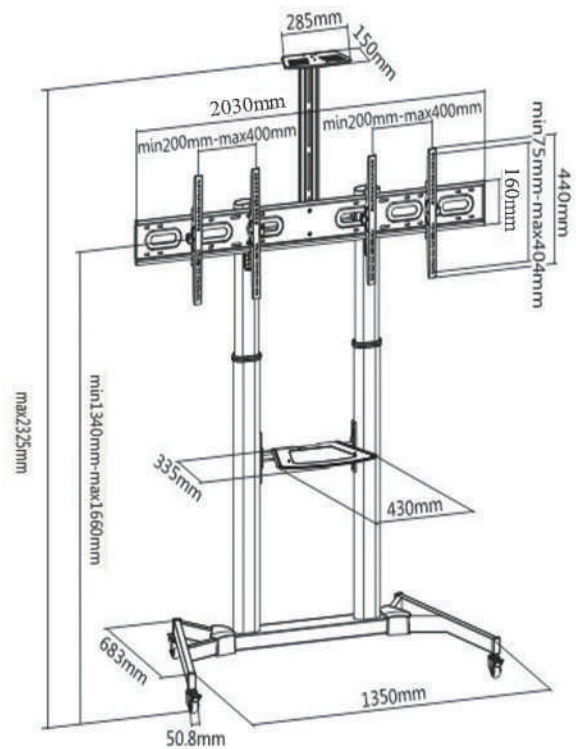

# Dual Display Floor Stand Trolley

### Specifications:

- \* Quick-release Spring Lock
- \* Quick Assembly Shelf
- \* Internal Cable Management

- \* Dual Display Cart
- \* Size : Suitable for 42" to 55" Display
- \* High-end braked wheels offer maximum stability
- \* Product processing : Powder Coated Oxidized
- \* Total height: 1660mm
- \* Max Load Capacity: 100kgs/220lbs
- \* Integrated Cable Management
- \* Material: Steel, Plastic
- \* Max. VESA Compatible: 600x400mm
- \* Strength Tested: 4 Times
- \* DVD Shelf Available Weight Capacity: 5kgs/11lbs
- \* Height Adjustment: 1340-1660mm
- \* Cable Management: Yes