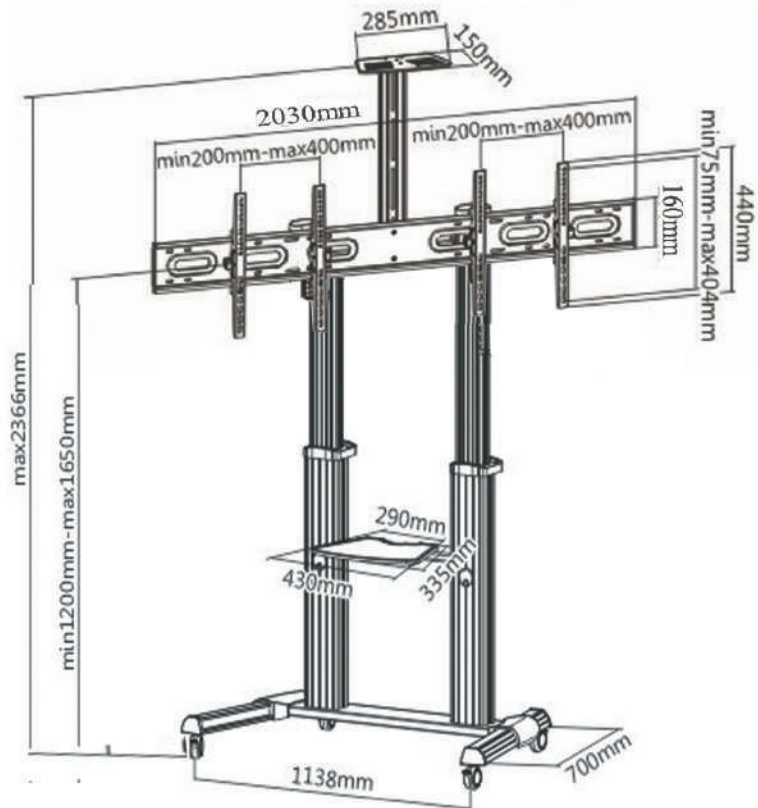

# Dual Display Floor Stand Trolley

## AVC-FST-AL46D

### Specifications:-

- \* Quick Assembly Shelf
- \* Internal Cable Management

- \* Dual Display Cart
- \* Size : Suitable for 42" to 55" Display
- \* High-end braked wheels offer maximum stability
- \* Product processing : Oxidized Aluminium
- \* Total height:1650mm
- \* Max Load Capacity: 100kgs/220lbs
- \* Integrated Cable Management
- \* Material: Aluminium, Steel, Plastic
- \* Max. VESA Compatible: 600x400mm
- \* Strength Tested: 4 Times
- \* DVD Shelf Available Weight Capacity:5kgs/11lbs
- \* Height Adjustment: 1200-1650mm
- \* Cable Management: Yes