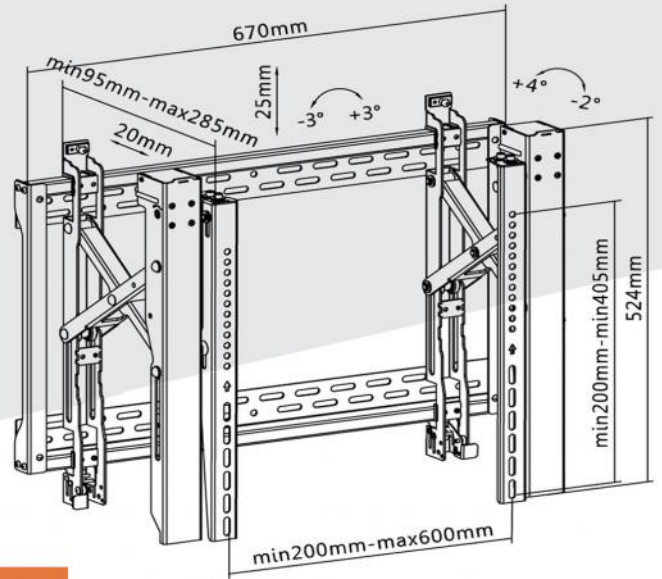

Multi-Function Pop Out Video Wall Mount

AVC-VWM-MFPO64

Specifications:-

- Display Size: 42" to 65"
- Weight Capacity: Upto 70 Kgs/154 lbs
- Distance to Wall: 95-285mm
- VESA Mount: Upto 600x400mm

Quick-release Latch easily activates lock & unlock mode to secure displays in place firmly.

Pop-out Lock System ensures safety use by reducing the possibility of accidental pop-outs via the additional plastic plug-in pieces.

Pop-out Extension easily pulls out for installation and maintenance.

Multi-dimensional Micro Adjustment enables precision alignment of the video wall configuration including depth, height and tilt.

Anti-theft Design offers an additional insurance against theft. (a padlock required)